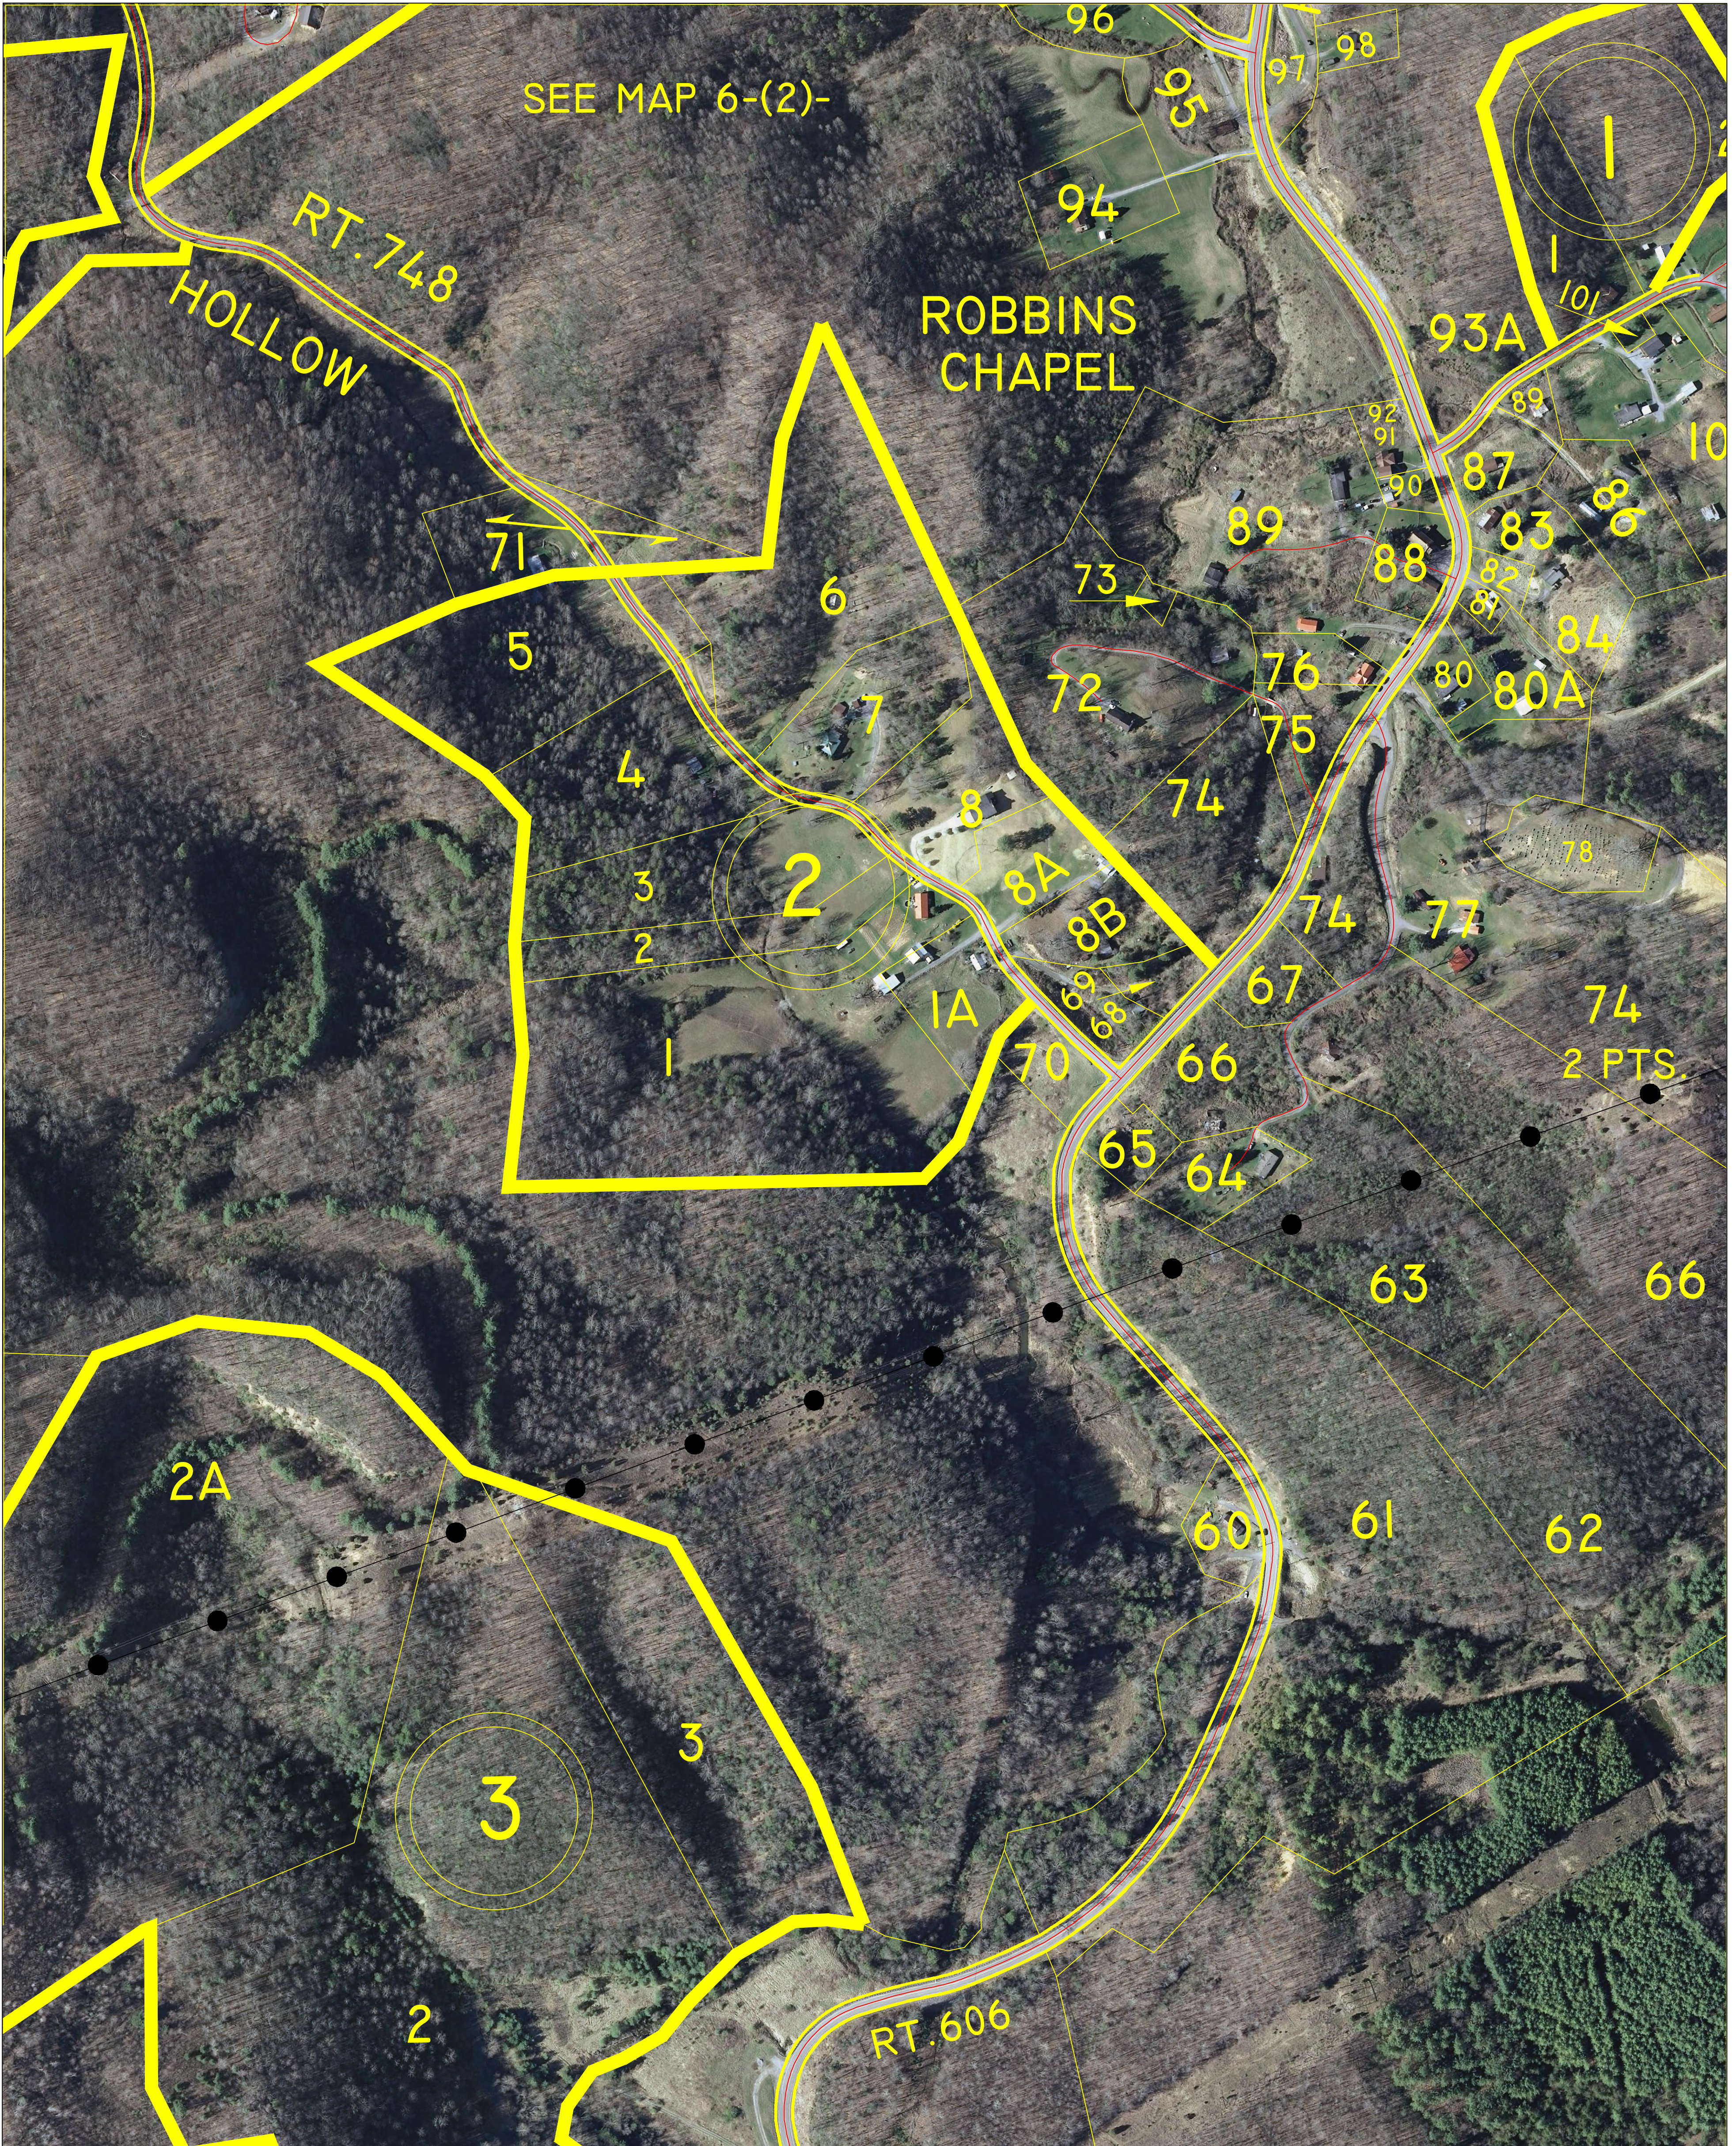

LEE COUNTY, VIRGINIA

SEE MAP 6-(2)-

RT. 748
HOLLOW

ROBBINS
CHAPEL

ROCKY STATION

MAGISTERIAL

DISTRICT

SECTION 14

INSERT 2

DISCLAIMER:

THE INFORMATION SHOWN HEREON IS NOT BASED ON A CURRENT FIELD SURVEY. IT WAS COMPILED FROM PRIOR COUNTY TAX MAPS, SUBDIVISION PLATS, PARTITION PLATS, AERIAL PHOTOGRAPHY AND OTHER SOURCES. PLEASE NOTIFY THE LEE COUNTY COMMISSIONER OF THE REVENUE OFFICE IF ANY ERRORS OR OMISSIONS OCCUR. LEE COUNTY WILL NOT BE LIABLE FOR ANY DAMAGES, THAT MAY ARISE FROM THE USE OF THIS MAP. PROPERTY LINES AS SHOWN ARE SUBJECT TO A CURRENT FIELD SURVEY BY A CERTIFIED VIRGINIA LAND SURVEYOR. AERIAL IMAGERY ©2011 COMMONWEALTH OF VIRGINIA.

VICINITY MAP: 1" = 5 MILES